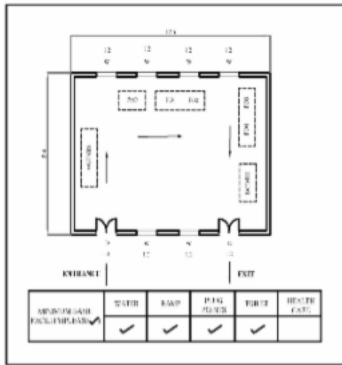

Nazri Naksha

Google Map View

Polling Station Building Front View

Polling Station Front View

Cad View

Key MAP View