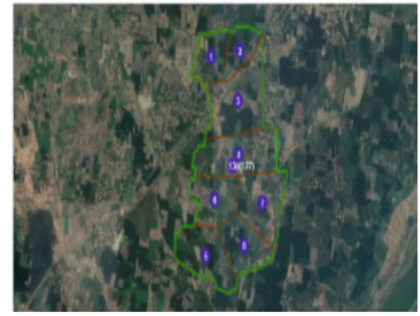

Nazri Naksha

Google Map View