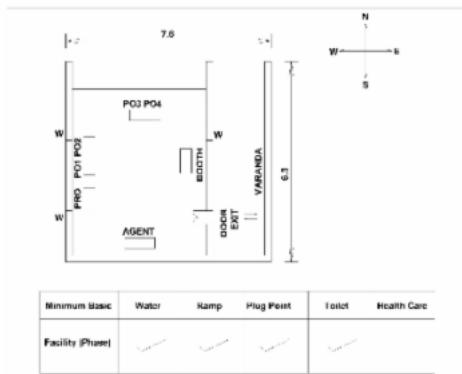

Nazri Naksha

Google Map View

Polling Station Building Front View

Polling Station Front View

Cad View

Key MAP View