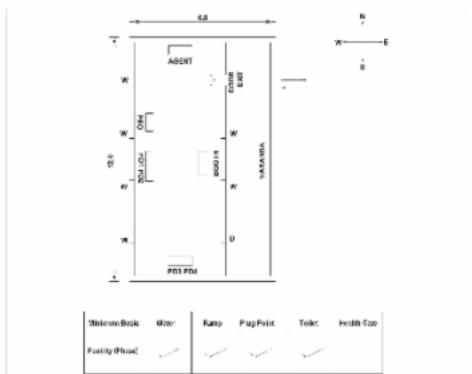

Nazri Naksha

Google Map View

Polling Station Building Front View

Polling Station Front View

Cad View

Key MAP View