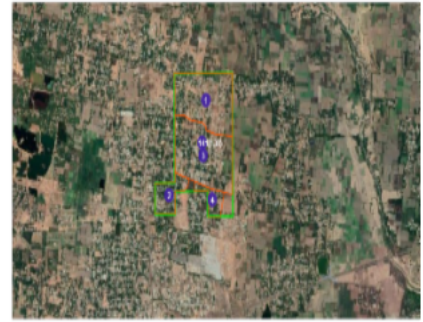

Nazri Naksha

Google Map View