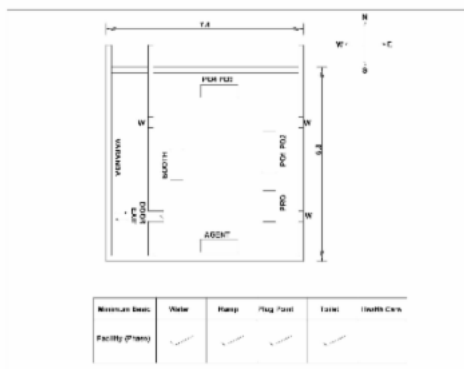

Nazri Naksha

Google Map View

Polling Station Building Front View

Polling Station Front View

Cad View

Key MAP View