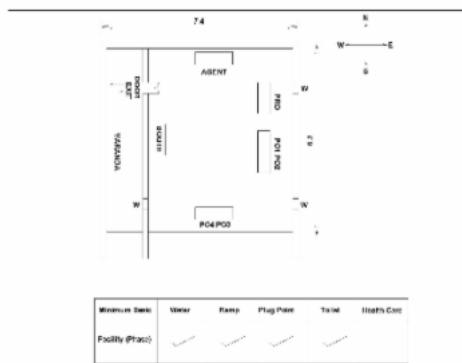

Nazri Naksha

Google Map View

Polling Station Building Front View

Polling Station Front View

Cad View

Key MAP View