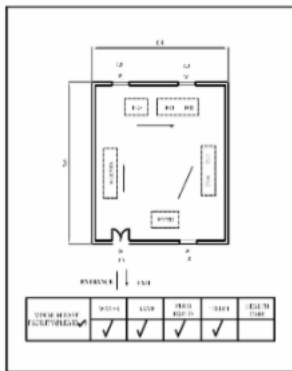

Nazri Naksha

Google Map View

Polling Station Building Front View

Polling Station Front View

Cad View

Key MAP View