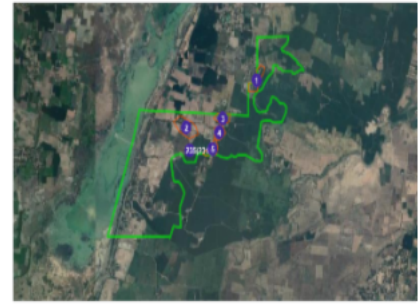

Nazri Naksha

Google Map View