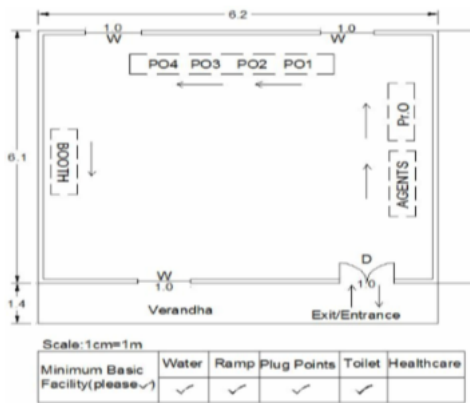

Nazri Naksha

Google Map View

Polling Station Building Front View

Polling Station Front View

Cad View

Key MAP View