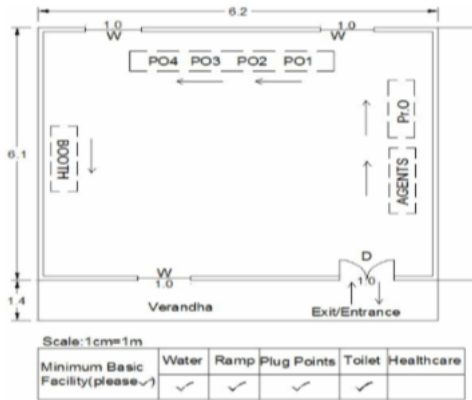

Nazri Naksha

Google Map View

Polling Station Building Front View

Polling Station Front View

Cad View

Key MAP View