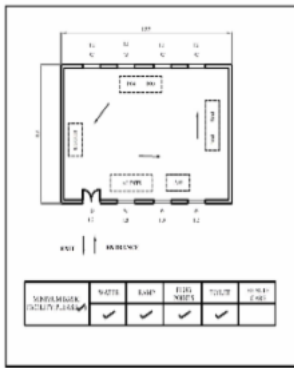

Nazri Naksha

Google Map View

Polling Station Building Front View

Polling Station Front View

Cad View

Key MAP View