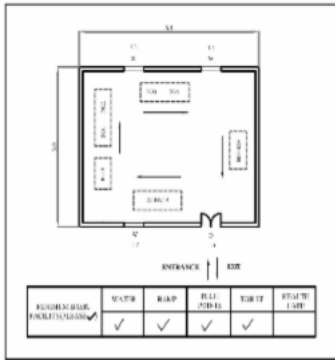

Nazri Naksha

Google Map View

Polling Station Building Front View

Polling Station Front View

Cad View

Key MAP View