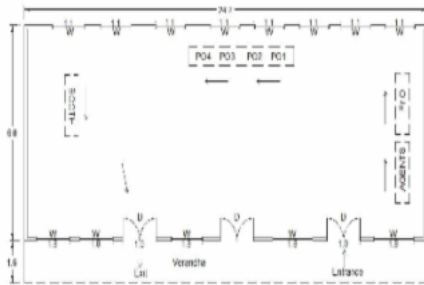

Google Map View

Polling Station Building Front View

Polling Station Front View

Cad View

Scale:1cm=1m

Minimum Scale Facility (class)	Water	Ramp	Plug Points	Toilet	Healthcare
/	✓	✓	✓	✓	

Key MAP View

Scale:1cm=1m