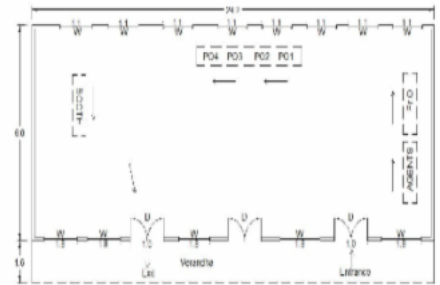

Google Map View

Polling Station Building Front View

Polling Station Front View

Cad View

Scale:1cm=1m

Minimum Scale Facility (class)	Water	Ramp	Plug Points	Toilet	Healthcare
/	✓	✓	✓	✓	

Key MAP View

Scale:1cm=1m