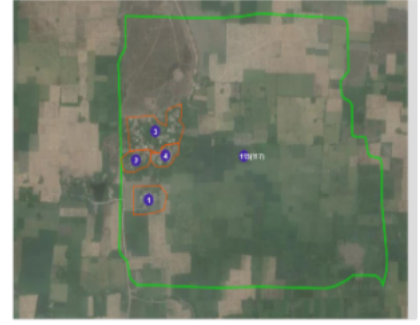

Nazri Naksha

Google Map View