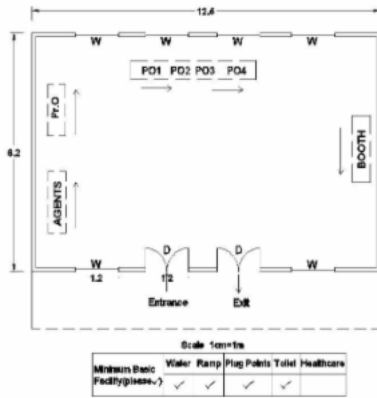

Nazri Naksha

Google Map View

Polling Station Building Front View

Polling Station Front View

Cad View

Key MAP View