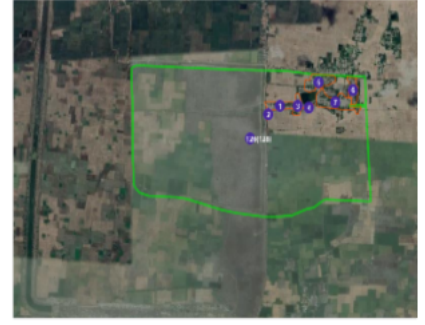

Nazri Naksha

Google Map View