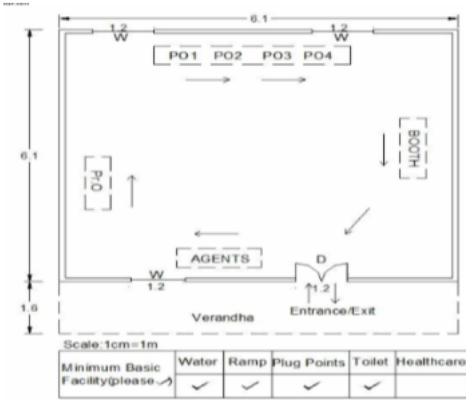

Nazri Naksha

Google Map View

Polling Station Building Front View

Polling Station Front View

Cad View

Key MAP View