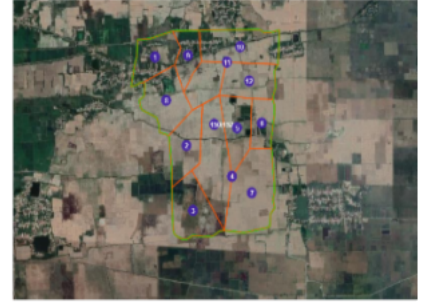

Nazri Naksha

Google Map View