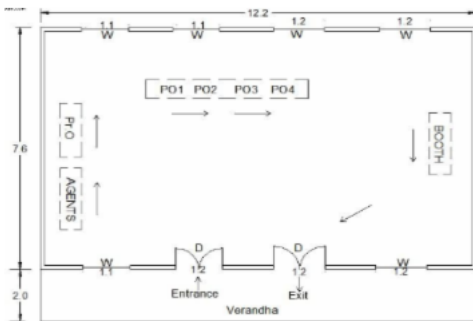

Cad View

Key MAP View

Scale: 1cm=1m

Minimum Basic Facility(please)	Water	Ramp	Plug Points	Toilet	Healthcare
✓	✓	✓	✓	✓