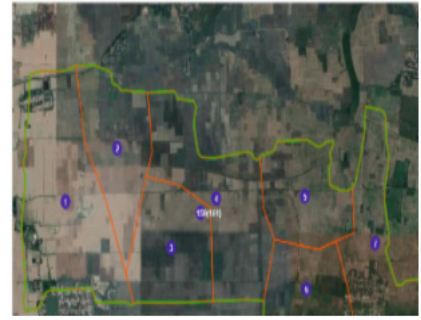

Nazri Naksha

Google Map View