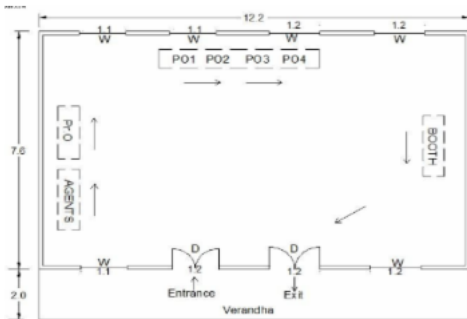

Google Map View

Polling Station Building Front View

Polling Station Front View

Cad View

Scale 1cm=1m

Minimum Basic Facility(please)	Water	Ramp	Plug Points	Toilet	Healthcare
✓	✓	✓	✓	✓	

Key MAP View

Scale 1cm=1m