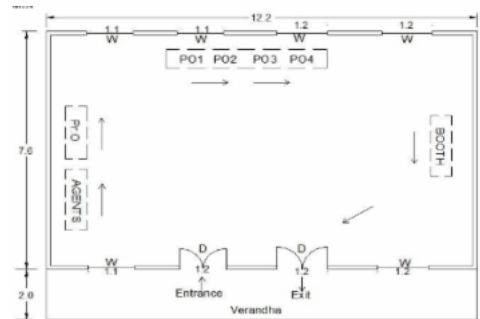

Google Map View

Polling Station Building Front View

Polling Station Front View

Cad View

Scale 1cm=1m

Minimum Basic Facility(please)	Water	Ramp	Plug Points	Toilet	Healthcare
✓	✓	✓	✓	✓	

Key MAP View

Scale 1cm=1m