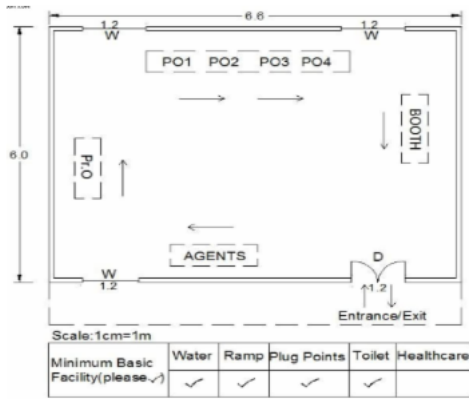

Nazri Naksha

Google Map View

Polling Station Building Front View

Polling Station Front View

Cad View

Key MAP View