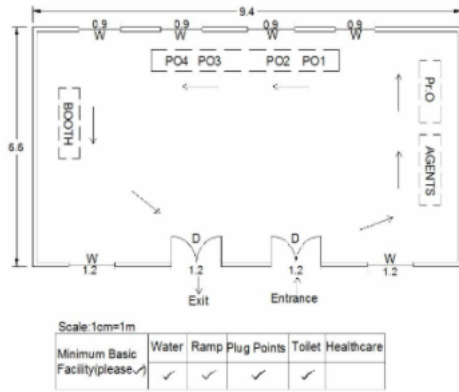

Nazri Naksha

Google Map View

Polling Station Building Front View

Polling Station Front View

Cad View

Key MAP View