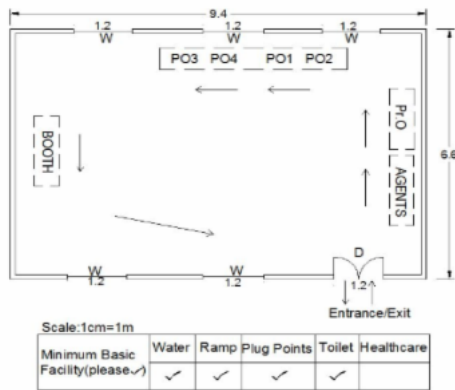

Nazri Naksha

Google Map View

Polling Station Building Front View

Polling Station Front View

Cad View

Key MAP View