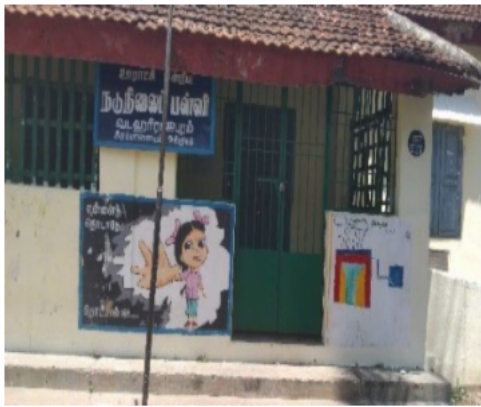

Polling Station Building Front View