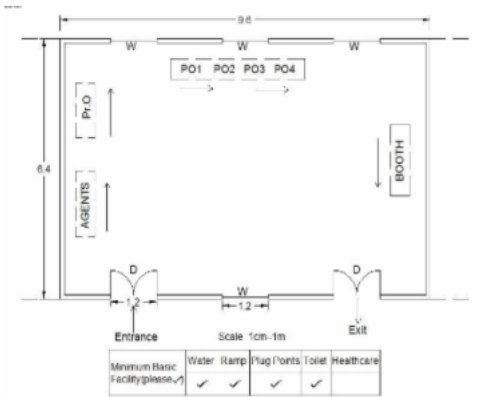

Nazri Naksha

Google Map View

Polling Station Building Front View

Polling Station Front View

Cad View

Key MAP View