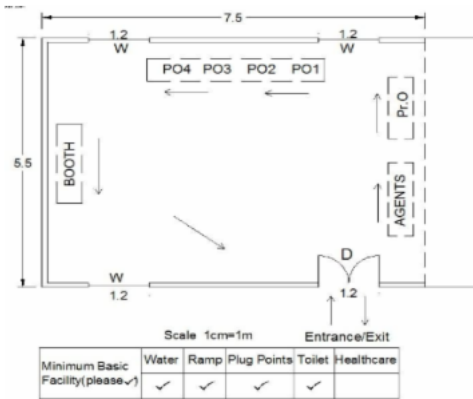

Nazri Naksha

Google Map View

Polling Station Building Front View

Polling Station Front View

Cad View

Key MAP View