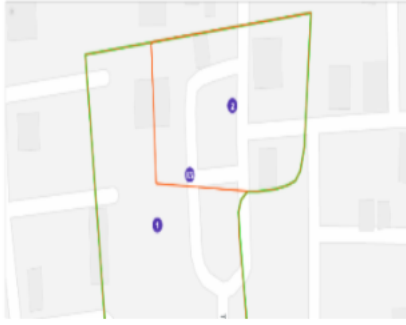

Nazri Naksha

Google Map View