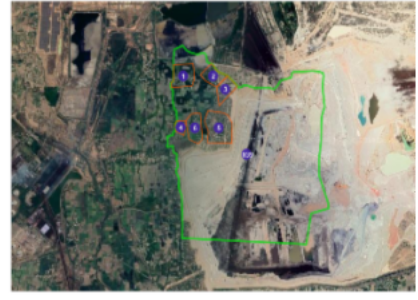

Nazri Naksha

Google Map View