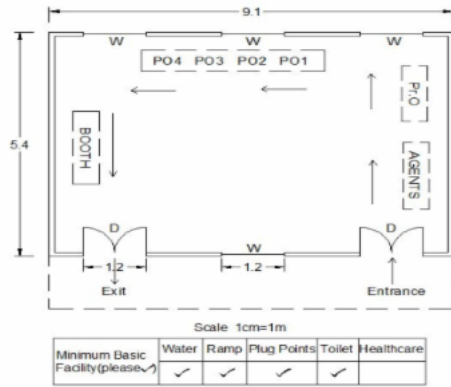

Nazri Naksha

Google Map View

Polling Station Building Front View

Polling Station Front View

Cad View

Key MAP View