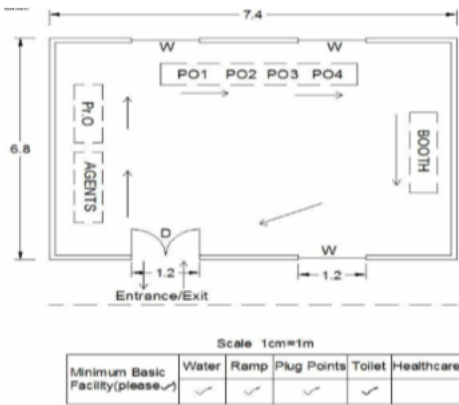

Nazri Naksha

Google Map View

Polling Station Building Front View

Polling Station Front View

Cad View

Key MAP View