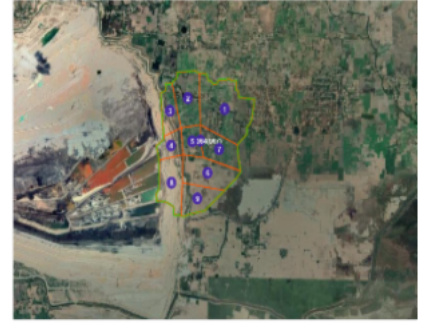

Nazri Naksha

Google Map View