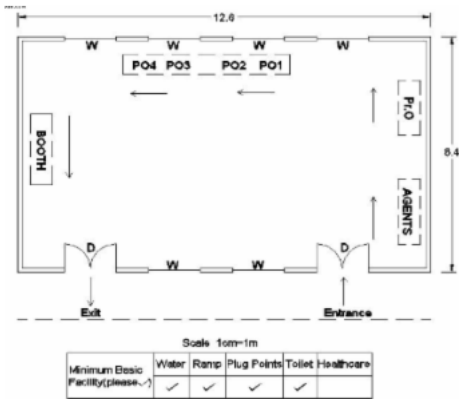

Nazri Naksha

Google Map View

Polling Station Building Front View

Polling Station Front View

Cad View

Key MAP View