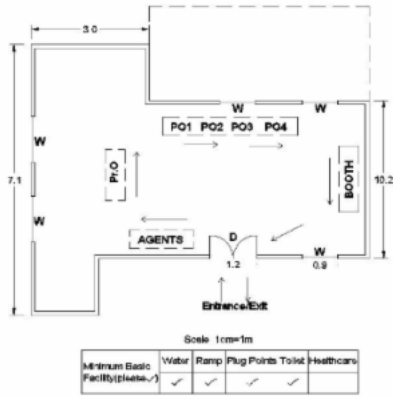

Nazri Naksha

Google Map View

Polling Station Building Front View

Polling Station Front View

Cad View

Key MAP View