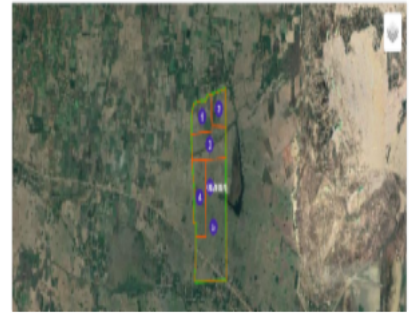

Nazri Naksha

Google Map View