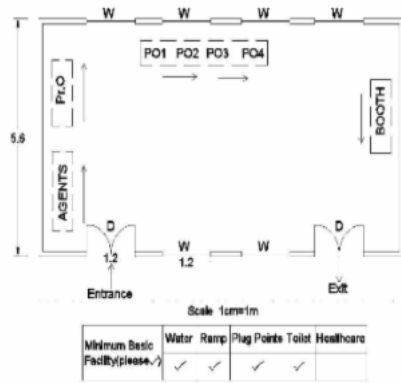

Nazri Naksha

Google Map View

Polling Station Building Front View

Polling Station Front View

Cad View

Key MAP View