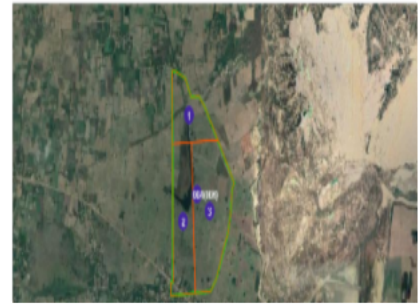

Nazri Naksha

Google Map View