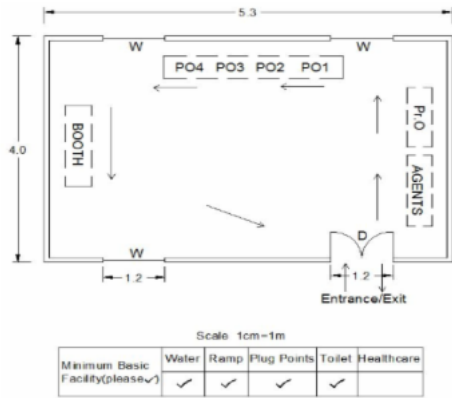

Nazri Naksha

Google Map View

Polling Station Building Front View

Polling Station Front View

Cad View

Key MAP View