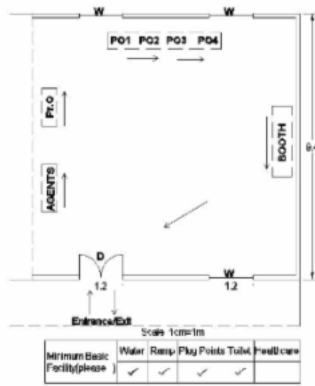

Nazri Naksha

Google Map View

Polling Station Building Front View

Polling Station Front View

Cad View

Key MAP View