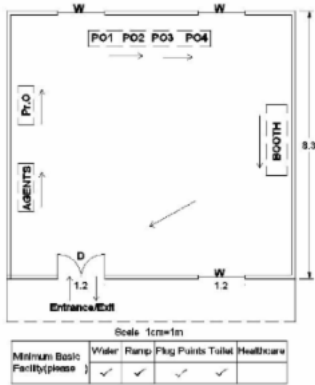

Nazri Naksha

Google Map View

Polling Station Building Front View

Polling Station Front View

Cad View

Key MAP View