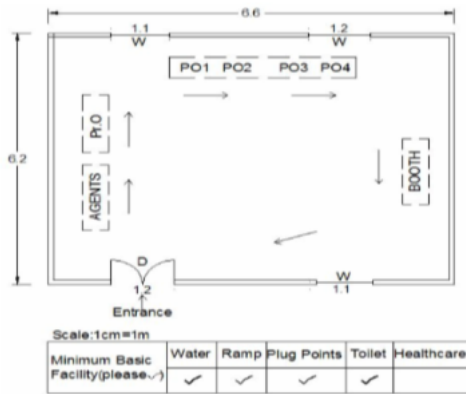

Nazri Naksha

Google Map View

Polling Station Building Front View

Polling Station Front View

Cad View

Key MAP View