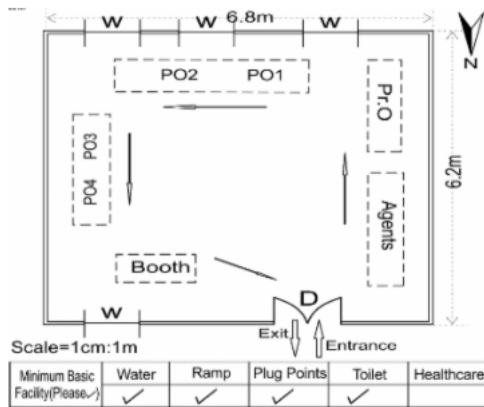

Nazri Naksha

Google Map View

Polling Station Building Front View

Polling Station Front View

Cad View

Key MAP View