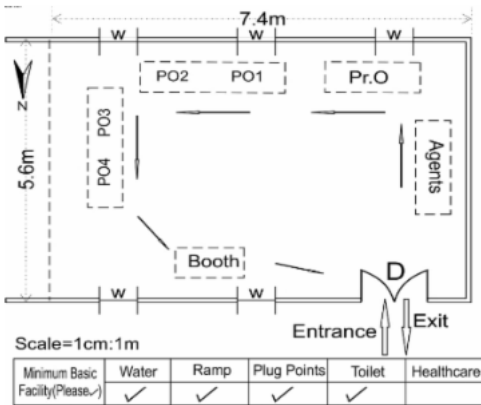

Nazri Naksha

Google Map View

Polling Station Building Front View

Polling Station Front View

Cad View

Key MAP View