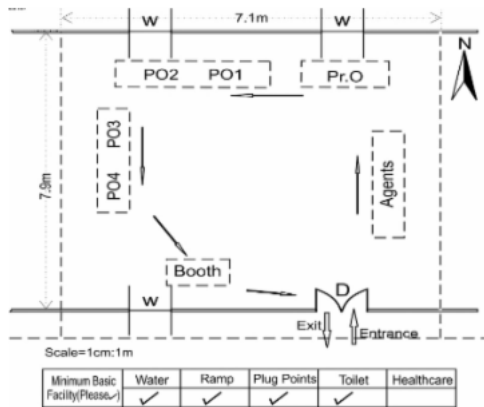

Nazri Naksha

Google Map View

Polling Station Building Front View

Polling Station Front View

Cad View

Key MAP View