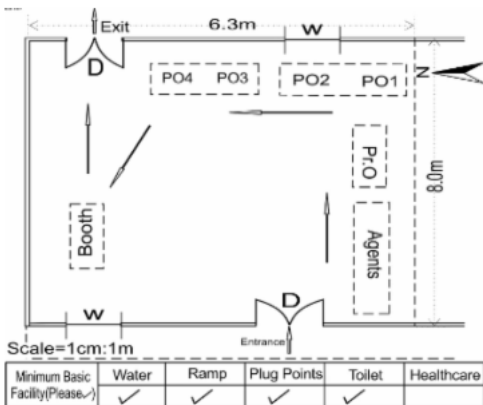

Nazri Naksha

Google Map View

Polling Station Building Front View

Polling Station Front View

Cad View

Key MAP View