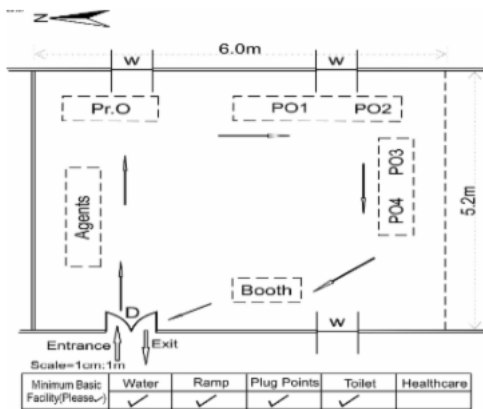

Nazri Naksha

Google Map View

Polling Station Building Front View

Polling Station Front View

Cad View

Key MAP View