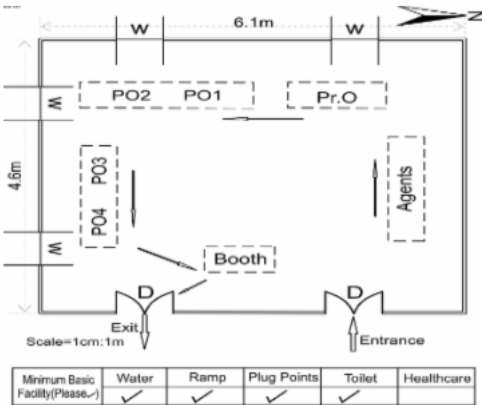

Nazri Naksha

Google Map View

Polling Station Building Front View

Polling Station Front View

Cad View

Key MAP View