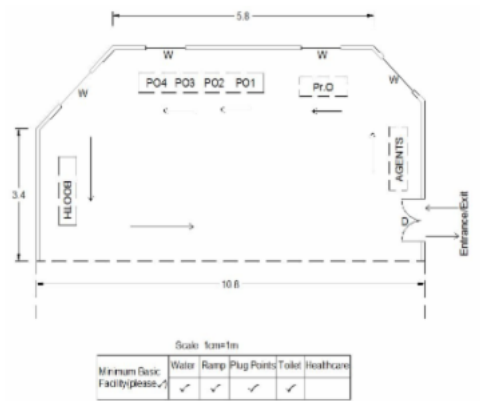

Nazri Naksha

Google Map View

Polling Station Building Front View

Polling Station Front View

Cad View

Key MAP View