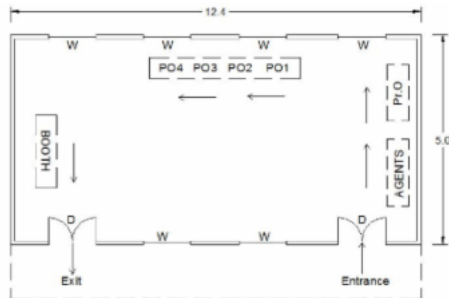

**Google Map View**

**Polling Station Building Front View**

**Polling Station Front View**

**Cad View**

Scale 1cm=1m

Minimum Basic Facility(please-✓)	Water	Ramp	Plug Points	Toilet	Healthcare
	✓	✓	✓	✓	

**Key MAP View**