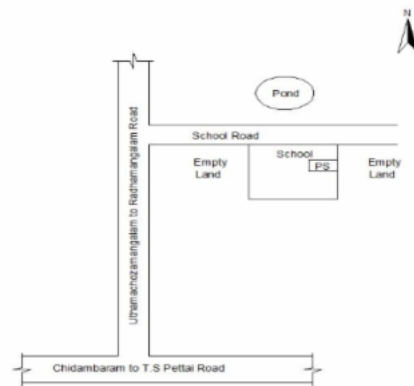

**Google Map View**

**Polling Station Building Front View**

**Polling Station Front View**

**Cad View**

Scale 1cm=1m

Minimum Basic Facility(please-✓)	Water	Ramp	Plug Points	Toilet	Healthcare
	✓	✓	✓	✓	

**Key MAP View**